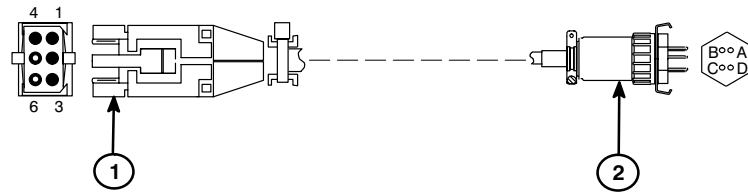

Figure 8-11 Remote Cable, Headspace to HP 5890, HP Part No. 19395-60500

Connector 1	Color	Connector 2
5	black	A
6	red	B