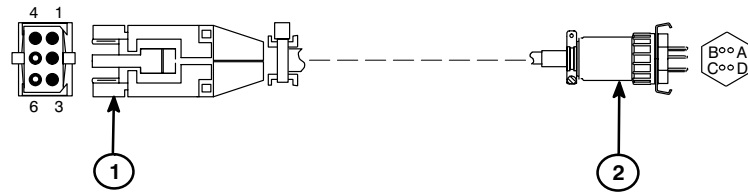

Figure 8-10 Remote Cable, General Purpose, HP Part No. 500-024-DAN

Connector 1	Color	Name	Connector 2
3	Black	Contact closure, start	5
4	Red	Contact closure, start	9
5	White	Contact closure, sample injection	1
6	Green	Contact closure, sample injection	2

Figure 8-11 Remote Cable, Headspace to HP 5890, HP Part No. 19395-60500

Connector 1	Color	Connector 2
5	black	A
6	red	B

Figure 8-12 Remote Cable, Headspace to HP 5880, HP Part No. 19395-60520

Connector 1	Color	Connector 2	Connector 3
5	red	B	7
6	black	E	2

Figure 8-13 Remote Cable, Headspace to HP 5700 and HP 3390, HP Part No. 19395-60530

Connector 1	Color	Connector 2	Connector 3
5	red	B	11
6	black	E	3

Figure 8-14 Remote Cable, Headspace to HP 5700 and HP 3392, HP Part No. 19395-60540