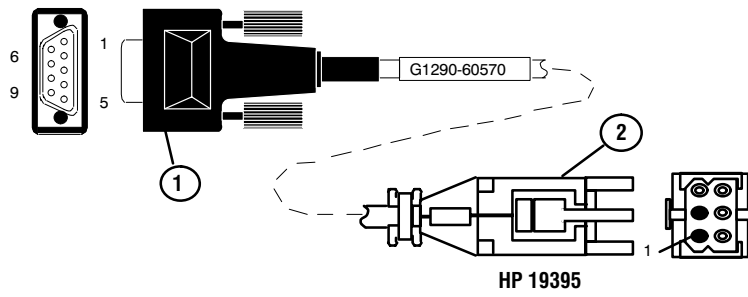

Figure 8-7 Headspace RS-232 to PC, HP Part No. 24542U

Connector 1 — 9 pin (male)	Signal Name	Connector 2
1	GND	4,5
2	Prepare	*
3	Start	6
4	Shut down	*
5	Reserved	*
6	Power on	*
7	Ready	3
8	Stop	*
9	Start request	*

*NC = no connect