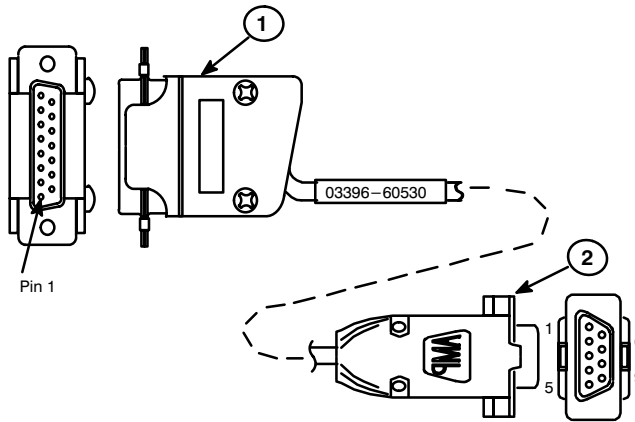

7694 External Cables

Figure 8-5 HP 3396 to HP 19395 BCD Sample Cable, HP Part No. 03396-60570

Connector 1—HP 3396	Signal Name	Wire Color	Connector 2— RS-232 Device
1	RLSD	Red	1
2	RX DATA	Green	3
4, 5	—	Brown	N.C.
9	SIG. GND	Black	5
14	TX DATA	White	2
15	—	White/Yellow	N.C.
N.C.	RTS/CTS		7, 8
N.C.	DSR/DTR		6, 4
N.C.	PROT. GND		N.C.
			(To Shell Only)

Figure 8-6 Headspace RS-232 to HP 3396, HP Part No. 03396-60530

Connector 1—HP 3396	Signal Name	Wire Color	Connector 2— RS-232 Device
1	RLSD	Red	1
2	RX DATA	Green	3
4, 5	—	Brown	N.C.
9	SIG. GND	Black	5
14	TX DATA	White	2
15	—	White/Yellow	N.C.
N.C.	RTS/CTS		7, 8
N.C.	DSR/DTR		6, 4
N.C.	PROT. GND		N.C.
			(To Shell Only)

Figure 8-6 Headspace RS-232 to HP 3396, HP Part No. 03396-60530

Connector 1 — 9 pin (female)	Wire Color	Connector 2 — 9 pin (female)
Shielding	Shield	Shielding
1	Brown	7
2	Red	3
3	Orange	2
4	Yellow	8, 6
5	Green	5
6,8	Blue	4
7	Violet	1
9	Gray	9

Figure 8-9 Remote Cable, Headspace to HP 3394/96 and HP 5890A, HP Part No. 03394-60610

Connector 1	Name	Connector 2 color
1	-24 VDC	White
2	+ 24 VDC	Black
3	Contact closure, start	Green
4	Contact closure, start	Gray
5	Contact closure, sample injection	Brown
6	Contact closure, sample injection	Orange