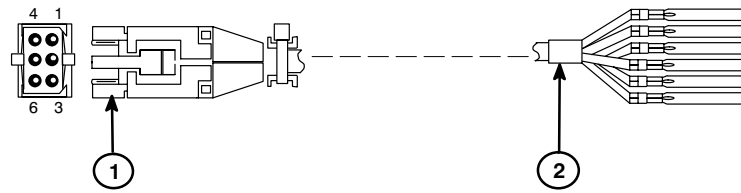

Figure 8-9 Remote Cable, Headspace to HP 3394/96 and HP 5890A, HP Part No. 03394-60610

Connector 1	Name	Connector 2 color
1	-24 VDC	White
2	+ 24 VDC	Black
3	Contact closure, start	Green
4	Contact closure, start	Gray
5	Contact closure, sample injection	Brown
6	Contact closure, sample injection	Orange