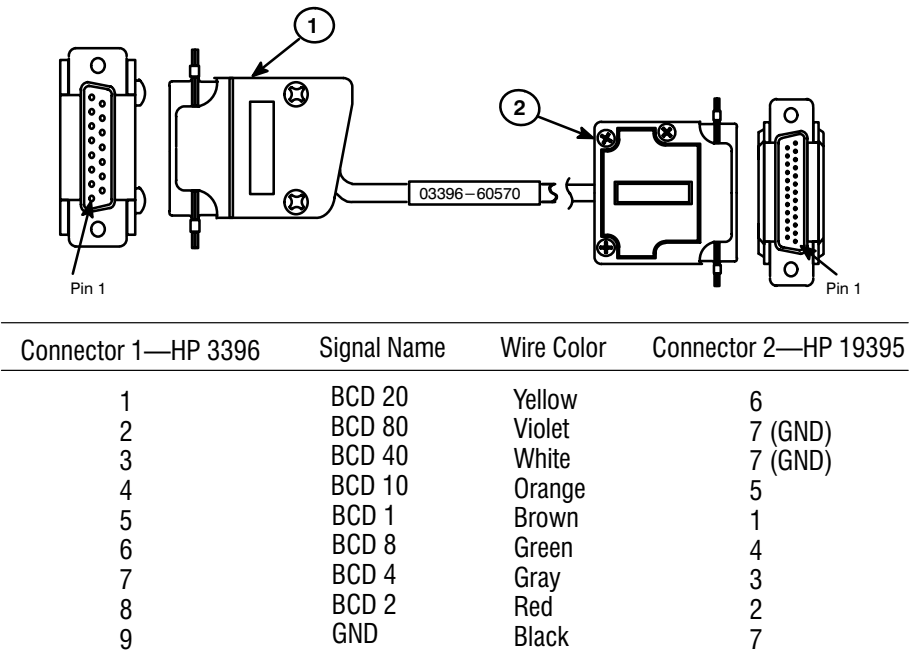

7694 External Cables

Figure 8-5 HP 3396 to HP 19395 BCD Sample Cable, HP Part No. 03396-60570

Connector 1—HP 3396	Signal Name	Wire Color	Connector 2— RS-232 Device
1	RLSD	Red	1
2	RX DATA	Green	3
4, 5	—	Brown	N.C.
9	SIG. GND	Black	5
14	TX DATA	White	2
15	—	White/Yellow	N.C.
N.C.	RTS/CTS		7, 8
N.C.	DSR/DTR		6, 4
N.C.	PROT. GND		N.C.
			(To Shell Only)

Figure 8-6 Headspace RS-232 to HP 3396, HP Part No. 03396-60530

Connector 1—HP 3396	Signal Name	Wire Color	Connector 2— RS-232 Device
1	RLSD	Red	1
2	RX DATA	Green	3
4, 5	—	Brown	N.C.
9	SIG. GND	Black	5
14	TX DATA	White	2
15	—	White/Yellow	N.C.
N.C.	RTS/CTS		7, 8
N.C.	DSR/DTR		6, 4
N.C.	PROT. GND		N.C.
			(To Shell Only)

Figure 8-6 Headspace RS-232 to HP 3396, HP Part No. 03396-60530

Connector 1 — 9 pin (female)	Wire Color	Connector 2 — 9 pin (female)
Shielding	Shield	Shielding
1	Brown	7
2	Red	3
3	Orange	2
4	Yellow	8, 6
5	Green	5
6,8	Blue	4
7	Violet	1
9	Gray	9

Figure 8-9 Remote Cable, Headspace to HP 3394/96 and HP 5890A, HP Part No. 03394-60610

Connector 1	Name	Connector 2 color
1	-24 VDC	White
2	+ 24 VDC	Black
3	Contact closure, start	Green
4	Contact closure, start	Gray
5	Contact closure, sample injection	Brown
6	Contact closure, sample injection	Orange