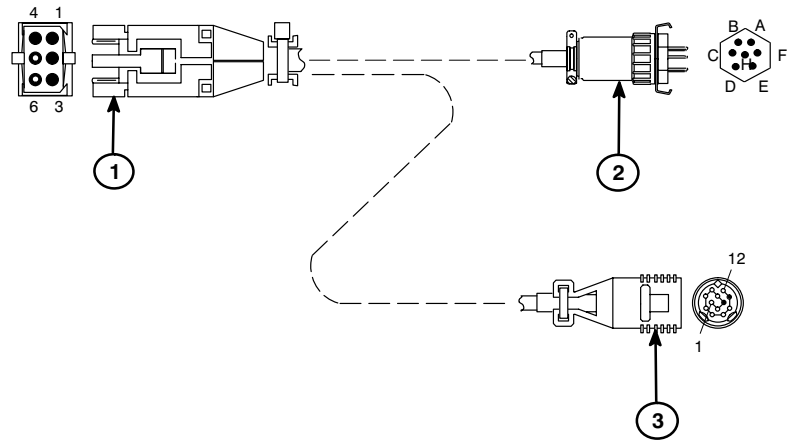

Figure 8-10 Remote Cable, General Purpose, HP Part No. 500-024-DAN

Connector 1	Color	Name	Connector 2
3	Black	Contact closure, start	5
4	Red	Contact closure, start	9
5	White	Contact closure, sample injection	1
6	Green	Contact closure, sample injection	2

Figure 8-11 Remote Cable, Headspace to HP 5890, HP Part No. 19395-60500

Connector 1	Color	Connector 2
5	black	A
6	red	B

Figure 8-12 Remote Cable, Headspace to HP 5880, HP Part No. 19395-60520

Connector 1	Color	Connector 2	Connector 3
5	red	B	7
6	black	E	2

Figure 8-13 Remote Cable, Headspace to HP 5700 and HP 3390, HP Part No. 19395-60530

Connector 1	Color	Connector 2	Connector 3
5	red	B	11
6	black	E	3

Figure 8-14 Remote Cable, Headspace to HP 5700 and HP 3392, HP Part No. 19395-60540