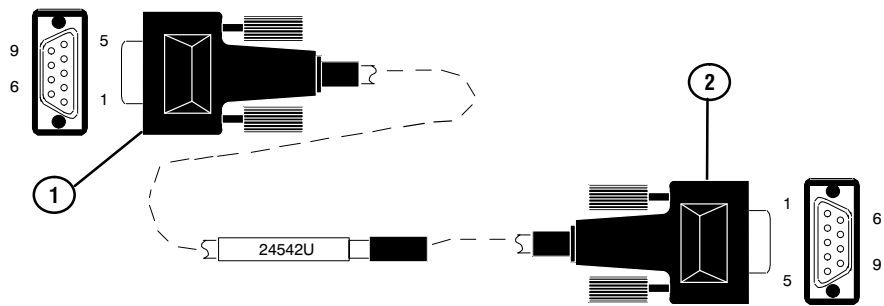

7694 External Cables

Figure 8-5 HP 3396 to HP 19395 BCD Sample Cable, HP Part No. 03396-60570

Connector 1—HP 3396	Signal Name	Wire Color	Connector 2— RS-232 Device
1	RLSD	Red	1
2	RX DATA	Green	3
4, 5	—	Brown	N.C.
9	SIG. GND	Black	5
14	TX DATA	White	2
15	—	White/Yellow	N.C.
N.C.	RTS/CTS		7, 8
N.C.	DSR/DTR		6, 4
N.C.	PROT. GND		N.C.
			(To Shell Only)

Figure 8-6 Headspace RS-232 to HP 3396, HP Part No. 03396-60530

Connector 1—HP 3396	Signal Name	Wire Color	Connector 2— RS-232 Device
1	RLSD	Red	1
2	RX DATA	Green	3
4, 5	—	Brown	N.C.
9	SIG. GND	Black	5
14	TX DATA	White	2
15	—	White/Yellow	N.C.
N.C.	RTS/CTS		7, 8
N.C.	DSR/DTR		6, 4
N.C.	PROT. GND		N.C.
			(To Shell Only)

Figure 8-6 Headspace RS-232 to HP 3396, HP Part No. 03396-60530

Connector 1 — 9 pin (female)	Wire Color	Connector 2 — 9 pin (female)
Shielding	Shield	Shielding
1	Brown	7
2	Red	3
3	Orange	2
4	Yellow	8, 6
5	Green	5
6,8	Blue	4
7	Violet	1
9	Gray	9

Figure 8-9 Remote Cable, Headspace to HP 3394/96 and HP 5890A, HP Part No. 03394-60610

Connector 1	Name	Connector 2 color
1	-24 VDC	White
2	+ 24 VDC	Black
3	Contact closure, start	Green
4	Contact closure, start	Gray
5	Contact closure, sample injection	Brown
6	Contact closure, sample injection	Orange