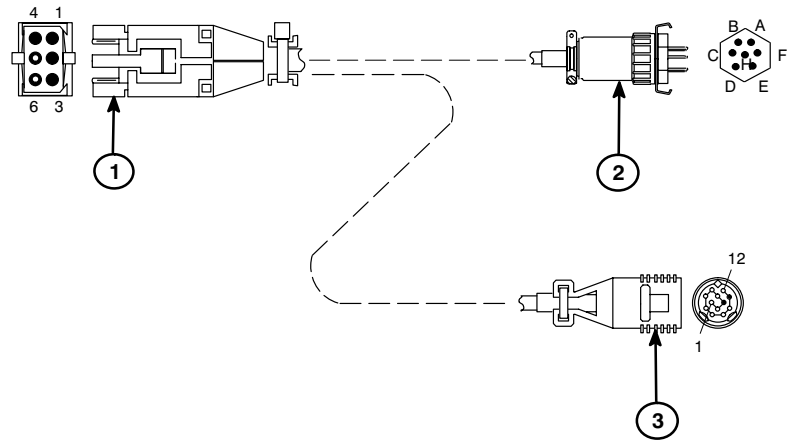

Figure 8-9 Remote Cable, Headspace to HP 3394/96 and HP 5890A, HP Part No. 03394-60610

Connector 1	Name	Connector 2 color
1	-24 VDC	White
2	+ 24 VDC	Black
3	Contact closure, start	Green
4	Contact closure, start	Gray
5	Contact closure, sample injection	Brown
6	Contact closure, sample injection	Orange

Figure 8-10 Remote Cable, General Purpose, HP Part No. 500-024-DAN

Connector 1	Color	Name	Connector 2
3	Black	Contact closure, start	5
4	Red	Contact closure, start	9
5	White	Contact closure, sample injection	1
6	Green	Contact closure, sample injection	2

Figure 8-11 Remote Cable, Headspace to HP 5890, HP Part No. 19395-60500

Connector 1	Color	Connector 2
5	black	A
6	red	B

Figure 8-12 Remote Cable, Headspace to HP 5880, HP Part No. 19395-60520

Connector 1	Color	Connector 2	Connector 3
5	red	B	7
6	black	E	2