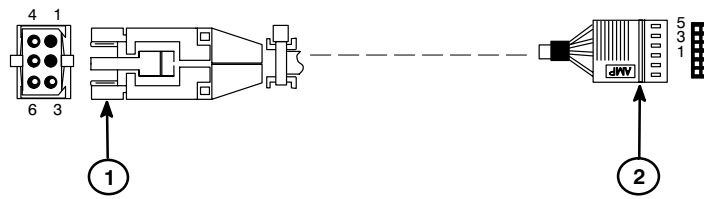

*NC = no connect

Figure 8-8 Headspace Remote to HP 6890 GC, HP Part No. G1290-60570

Connector 1— HP 3394/96	Connector 3— HP 19395	Signal Name	Connector 2— HP 5890	Wire Color
—	5	START	1	White
—	6	GND	2	Green
—	3	RDY OUT	5	Black (4-wire)
3	—	SO1	7	Red (2-wire)
9	—	SO2	8	Black (2-wire)
—	4	GND, RDY OUT	9	Red (4-wire)

Figure 8-9 Remote Cable, Headspace to HP 3394/96 and HP 5890A, HP Part No. 03394-60610

Connector 1	Name	Connector 2 color
1	-24 VDC	White
2	+ 24 VDC	Black
3	Contact closure, start	Green
4	Contact closure, start	Gray
5	Contact closure, sample injection	Brown
6	Contact closure, sample injection	Orange

Figure 8-10 Remote Cable, General Purpose, HP Part No. 500-024-DAN

Connector 1	Color	Name	Connector 2
3	Black	Contact closure, start	5
4	Red	Contact closure, start	9
5	White	Contact closure, sample injection	1
6	Green	Contact closure, sample injection	2