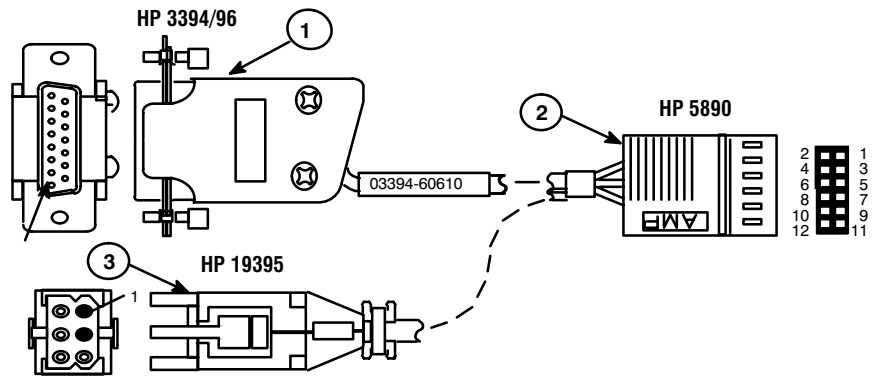

Figure 8-8 Headspace Remote to HP 6890 GC, HP Part No. G1290-60570

Connector 1— HP 3394/96	Connector 3— HP 19395	Signal Name	Connector 2— HP 5890	Wire Color
—	5	START	1	White
—	6	GND	2	Green
—	3	RDY OUT	5	Black (4-wire)
3	—	SO1	7	Red (2-wire)
9	—	SO2	8	Black (2-wire)
—	4	GND, RDY OUT	9	Red (4-wire)